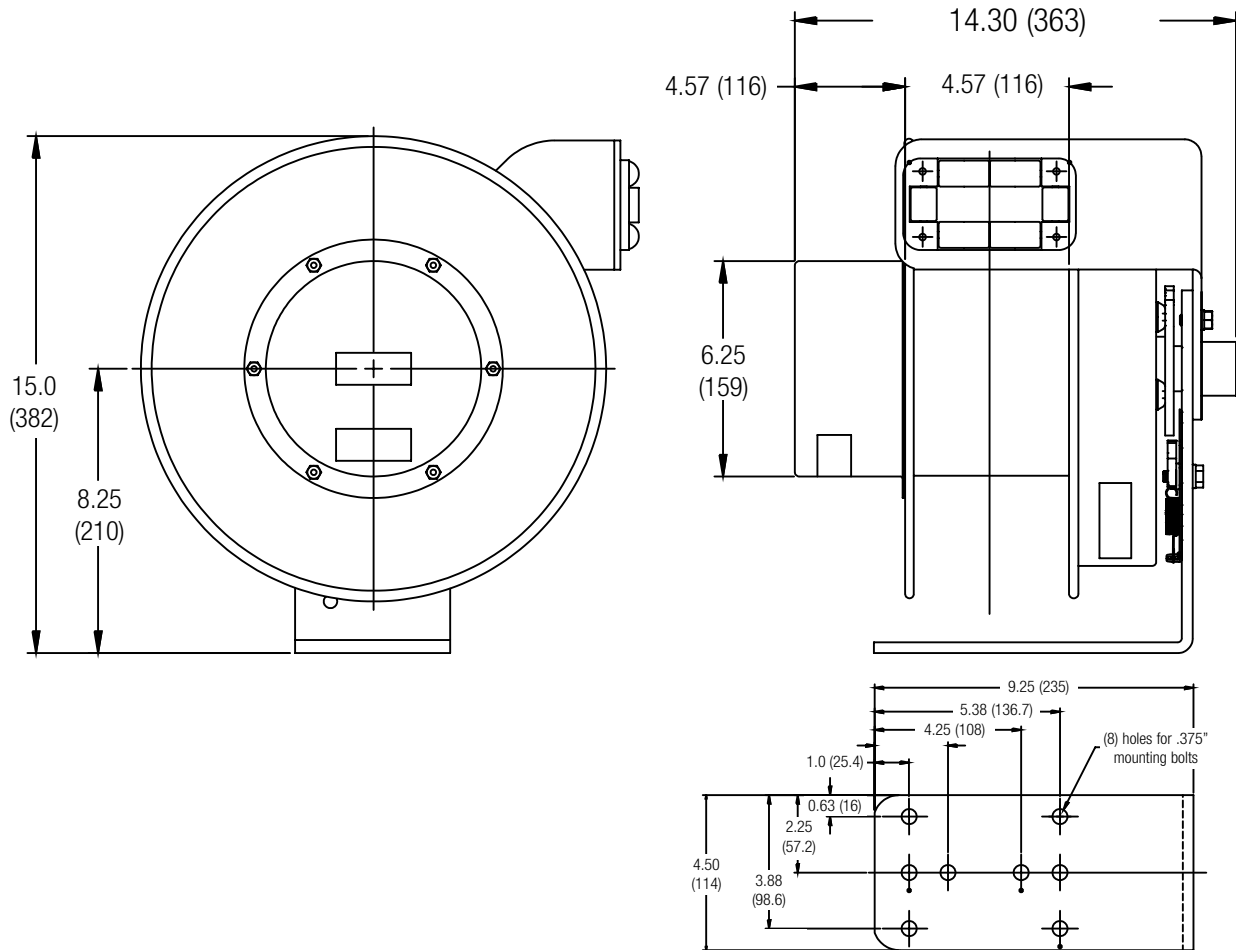

Conductix-Wampfler Power Reel Dimensional Drawing - Configuration 6

All dimensions are in inches (mm)

Cable Guide is adjustable in 30 degree increments