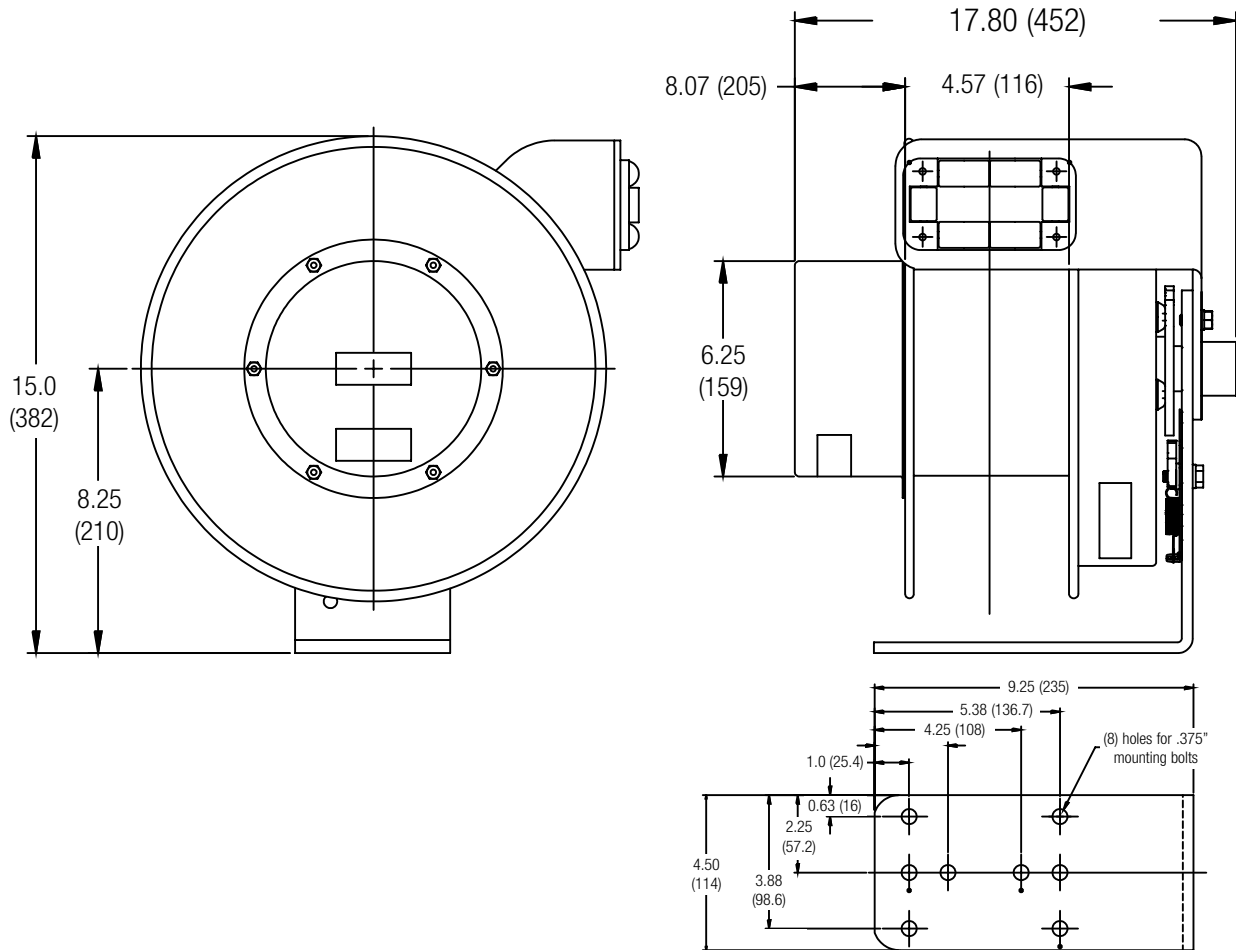

# Conductix-Wampfler Power Reel Dimensional Drawing - Configuration 9

All dimensions are in inches (mm)

Cable Guide is adjustable in 30 degree increments