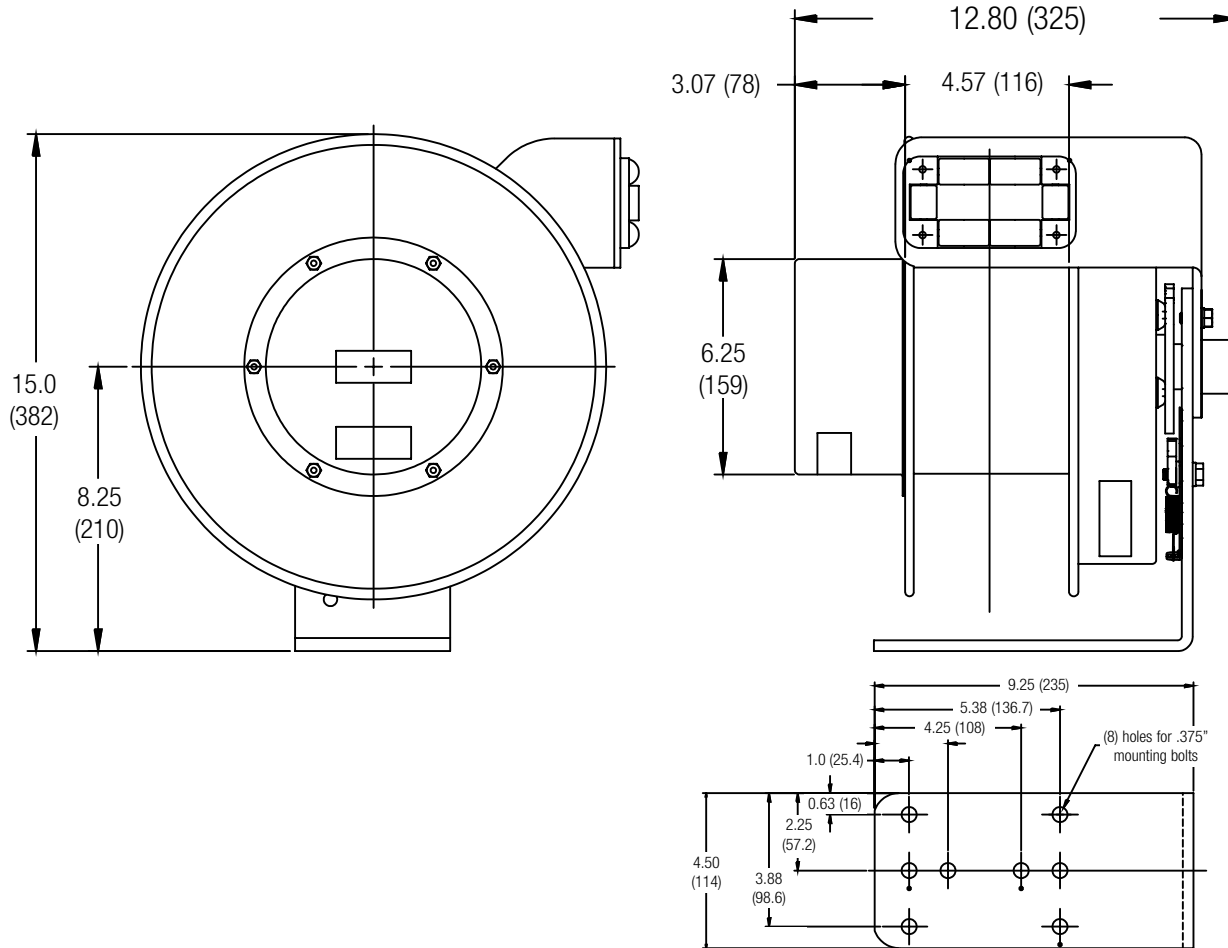

Conductix-Wampfler Power Reel Dimensional Drawing - Configuration 4

All dimensions are in inches (mm)

Cable Guide is adjustable in 30 degree increments