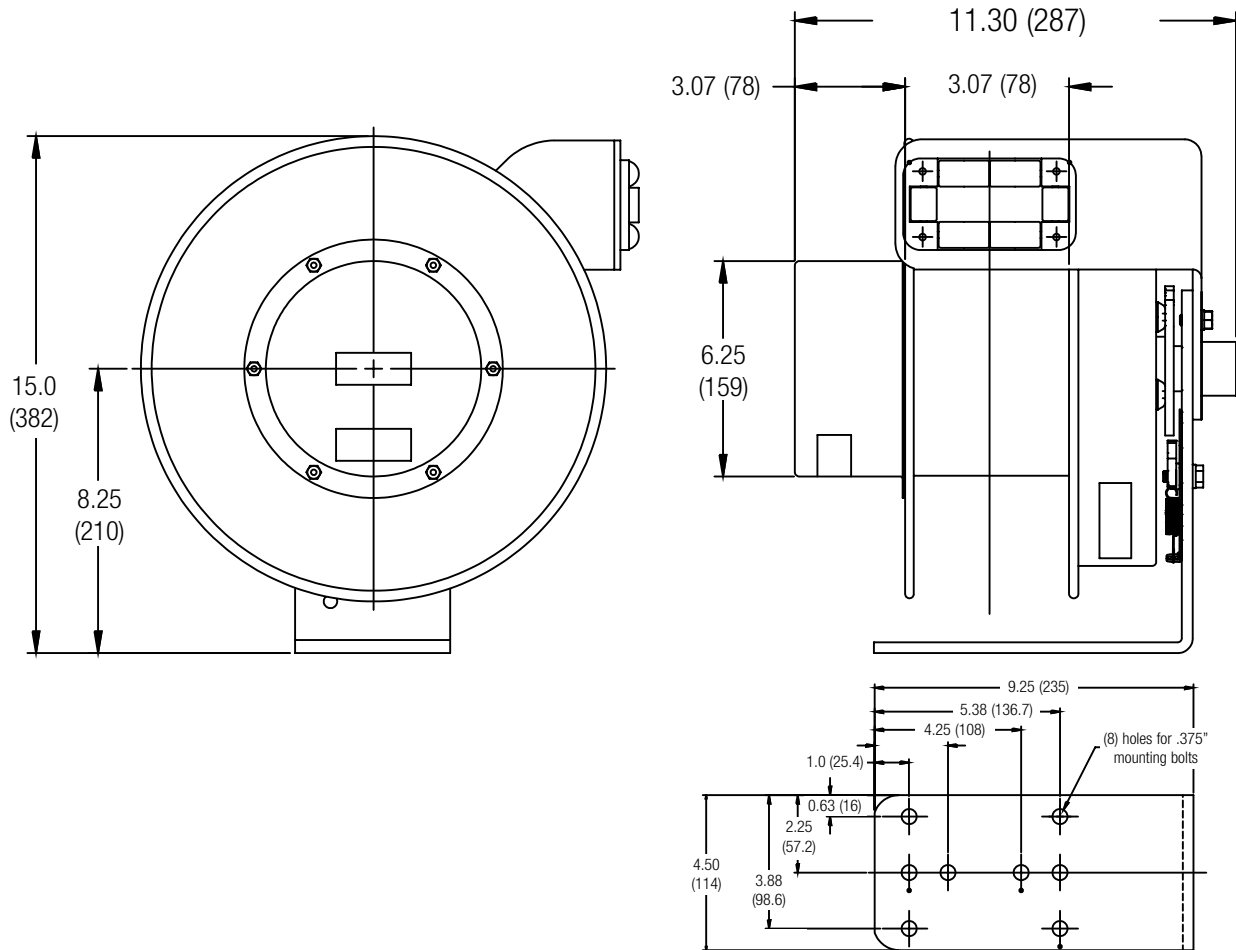

Conductix-Wampfler Power Reel Dimensional Drawing - Configuration 1

All dimensions are in inches (mm)

Cable Guide is adjustable in 30 degree increments